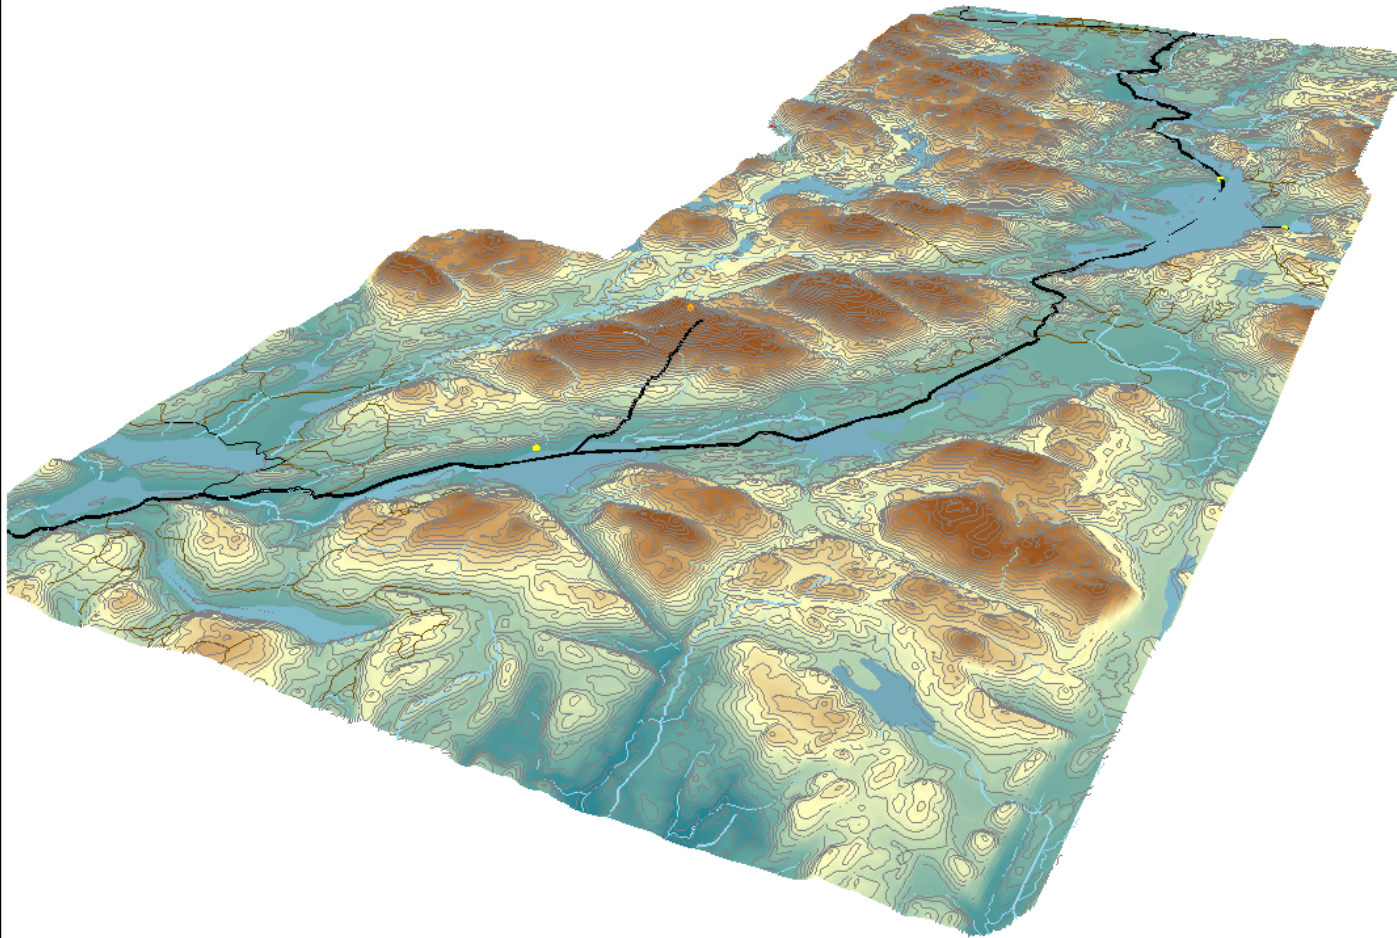

Ishpatina Ridge

This publication was produced by:

Timmins Geomatics Service Centre
Ontario Ministry of Natural Resources
1270 Hwy 101 E, P.O. Bag 3020
South Porcupine, ON P0N 1H0

Base data supplied by OMNR NRVIS

Queen's Printer for Ontario, 2006

This map is illustrative only. Do not rely on it as a precise indicator of routes or locations, nor as a guide to navigation. The Ontario Ministry of Natural Resources shall not be liable in any way for the use of, or reliance upon, this map or any information on this map.

Map Projection and Datum: UTM NAD83 Zone 17N